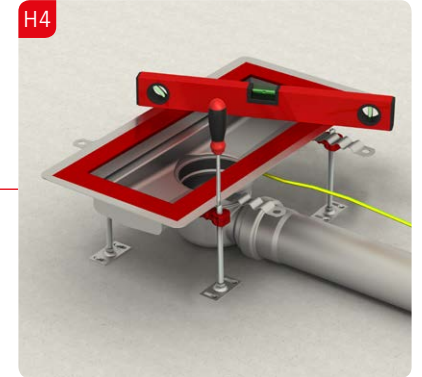

SRP Preporuka za ugradnju
ACO Box kanal nepromenljive visine

Installation Manual
ACO - Transport connection welded on site

NM11226

Installation Manual
ACO - Transport connection bolted on site

NM12186

13

ACO. The future of drainage.