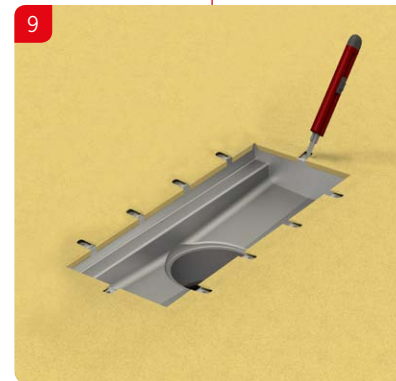

SRP Preporuka za ugradnju
ACO Box kanal nepromenljive visine

Installation Manual
ACO - Transport connection welded on site

NM11226

Installation Manual
ACO - Transport connection bolted on site

NM12186

13

ACO. The future of drainage.