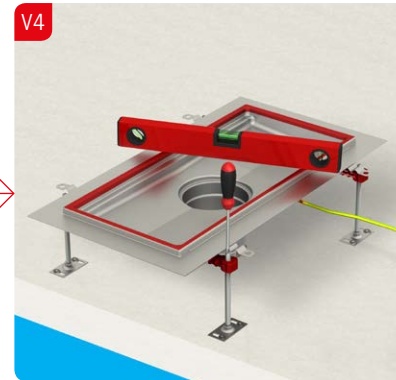

SRP Preporuka za ugradnju
ACO Box kanal nepromenljive visine

Installation Manual
ACO - Transport connection welded on site

NM11226

Installation Manual
ACO - Transport connection bolted on site

NM12186

13

ACO. The future of drainage.