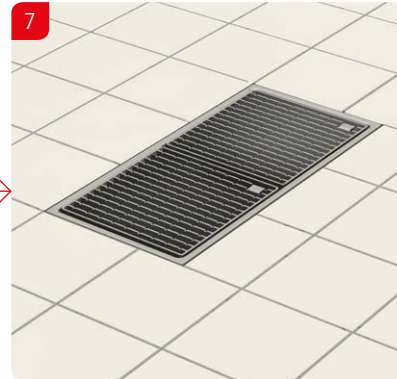

SRP Preporuka za ugradnju
ACO Box kanal nepromenljive visine

Installation Manual
ACO - Transport connection welded on site

NM11226

Installation Manual
ACO - Transport connection bolted on site

NM12186

13

ACO. The future of drainage.