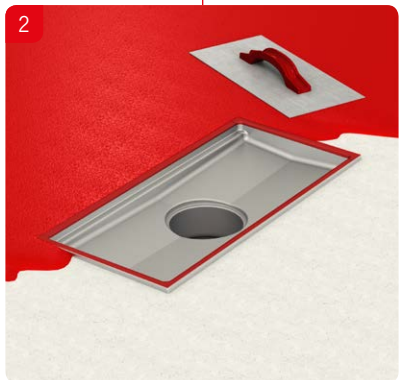

SRP Preporuka za ugradnju
ACO Box kanal nepromenljive visine

Installation Manual
ACO - Transport connection welded on site

NM11226

Installation Manual
ACO - Transport connection bolted on site

NM12186

13

ACO. The future of drainage.