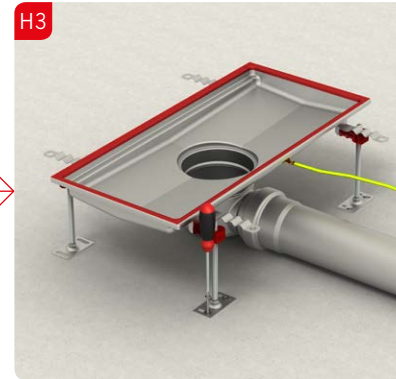

SRP Preporuka za ugradnju
ACO Box kanal nepromenljive visine

Installation Manual
ACO - Transport connection welded on site

NM11226

Installation Manual
ACO - Transport connection bolted on site

NM12186

13

ACO. The future of drainage.