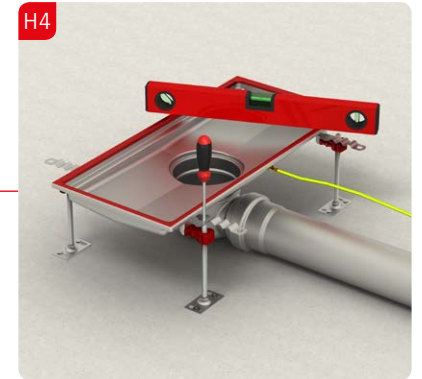

SRP Preporuka za ugradnju
ACO Box kanal nepromenljive visine

Installation Manual
ACO - Transport connection welded on site

NM11226

Installation Manual
ACO - Transport connection bolted on site

NM12186

13

ACO. The future of drainage.