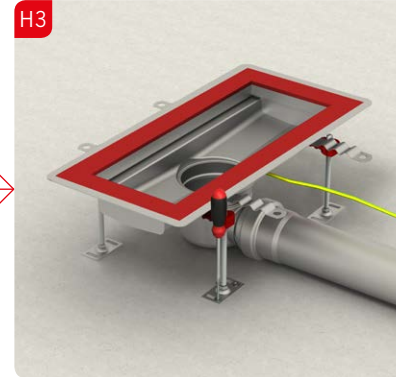

SRP Preporuka za ugradnju
ACO Box kanal nepromenljive visine

Installation Manual
ACO - Transport connection welded on site

NM11226

Installation Manual
ACO - Transport connection bolted on site

NM12186

13

ACO. The future of drainage.