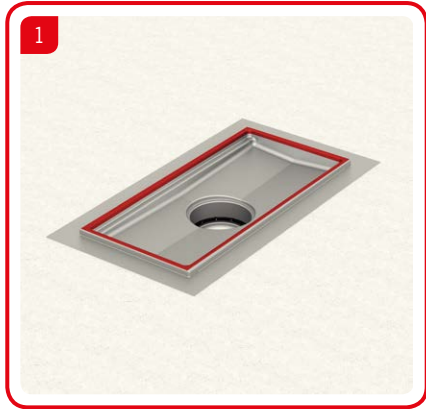

SRP Preporuka za ugradnju
ACO Box kanal nepromenljive visine

Installation Manual
ACO - Transport connection welded on site

NM11226

Installation Manual
ACO - Transport connection bolted on site

NM12186

13

ACO. The future of drainage.