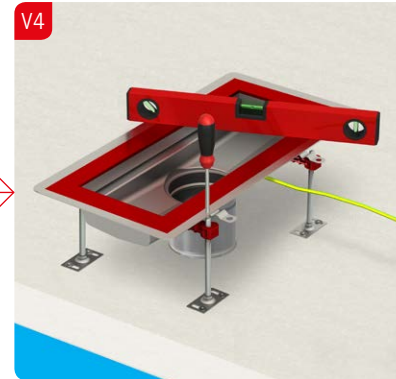

SRP Preporuka za ugradnju
ACO Box kanal nepromenljive visine

Installation Manual
ACO - Transport connection welded on site

NM11226

Installation Manual
ACO - Transport connection bolted on site

NM12186

13

ACO. The future of drainage.