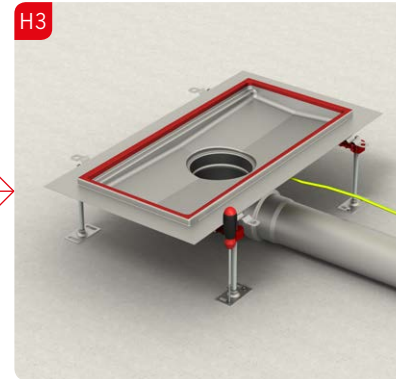

SRP Preporuka za ugradnju
ACO Box kanal nepromenljive visine

Installation Manual
ACO - Transport connection welded on site

NM11226

Installation Manual
ACO - Transport connection bolted on site

NM12186

13

ACO. The future of drainage.