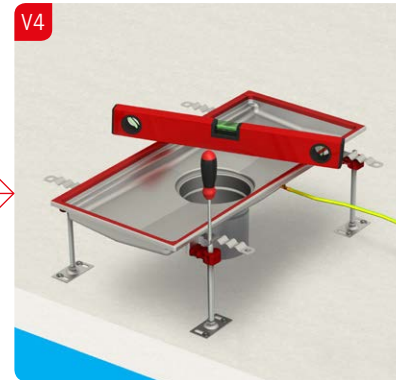

SRP Preporuka za ugradnju
ACO Box kanal nepromenljive visine

Installation Manual
ACO - Transport connection welded on site

NM11226

Installation Manual
ACO - Transport connection bolted on site

NM12186

13

ACO. The future of drainage.