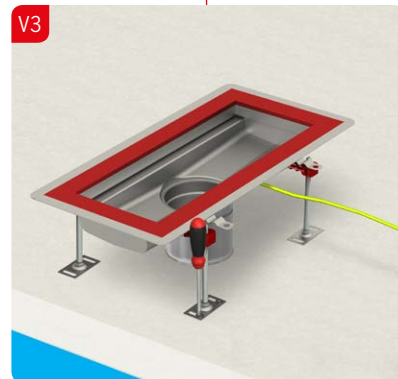

SRP Preporuka za ugradnju
ACO Box kanal nepromenljive visine

Installation Manual
ACO - Transport connection welded on site

NM11226

Installation Manual
ACO - Transport connection bolted on site

NM12186

13

ACO. The future of drainage.