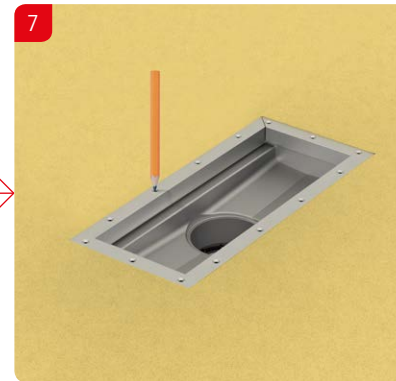

SRP Preporuka za ugradnju
ACO Box kanal nepromenljive visine

Installation Manual
ACO - Transport connection welded on site

NM11226

Installation Manual
ACO - Transport connection bolted on site

NM12186

13

ACO. The future of drainage.