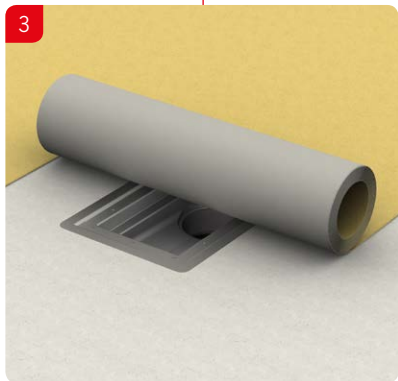

SRP Preporuka za ugradnju
ACO Box kanal nepromenljive visine

Installation Manual
ACO - Transport connection welded on site

NM11226

Installation Manual
ACO - Transport connection bolted on site

NM12186

13

ACO. The future of drainage.