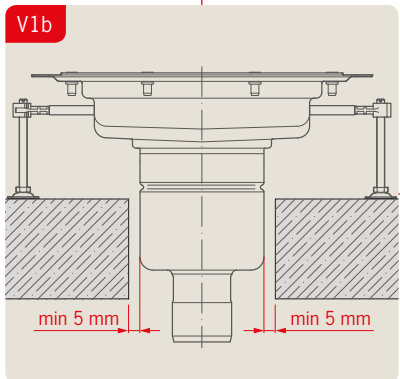

SRP Preporuka za ugradnju
ACO Box kanal nepromenljive visine

Installation Manual
ACO - Transport connection welded on site

NM11226

Installation Manual
ACO - Transport connection bolted on site

NM12186

13

ACO. The future of drainage.