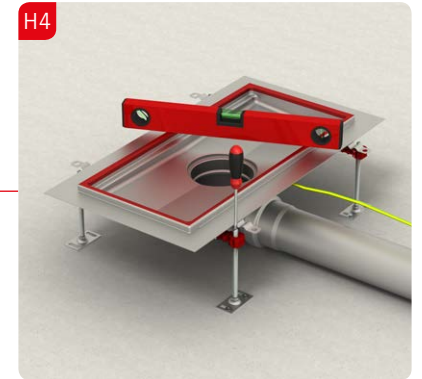

SRP Preporuka za ugradnju
ACO Box kanal nepromenljive visine

Installation Manual
ACO - Transport connection welded on site

NM11226

Installation Manual
ACO - Transport connection bolted on site

NM12186

13

ACO. The future of drainage.