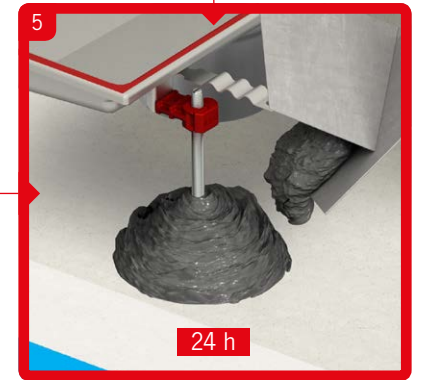

SRP Preporuka za ugradnju
ACO Box kanal nepromenljive visine

Installation Manual
ACO - Transport connection welded on site

NM11226

Installation Manual
ACO - Transport connection bolted on site

NM12186

13

ACO. The future of drainage.