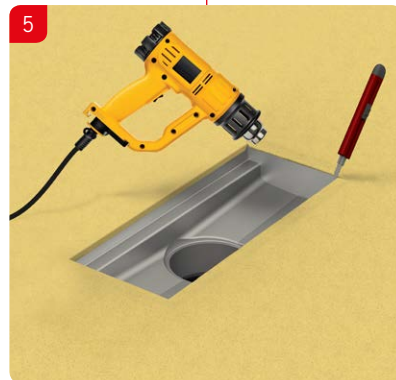

SRP Preporuka za ugradnju
ACO Box kanal nepromenljive visine

Installation Manual
ACO - Transport connection welded on site

NM11226

Installation Manual
ACO - Transport connection bolted on site

NM12186

13

ACO. The future of drainage.