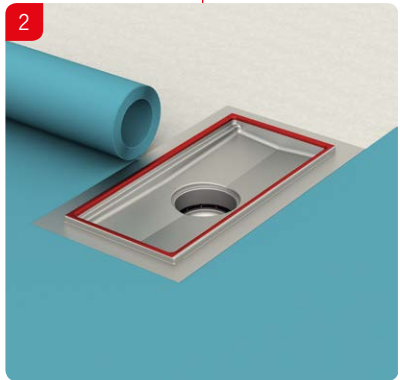

SRP Preporuka za ugradnju
ACO Box kanal nepromenljive visine

Installation Manual
ACO - Transport connection welded on site

NM11226

Installation Manual
ACO - Transport connection bolted on site

NM12186

13

ACO. The future of drainage.