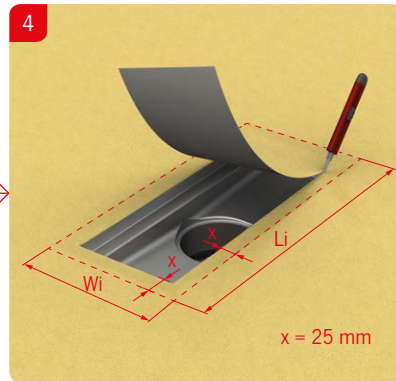

SRP Preporuka za ugradnju
ACO Box kanal nepromenljive visine

Installation Manual
ACO - Transport connection welded on site

NM11226

Installation Manual
ACO - Transport connection bolted on site

NM12186

13

ACO. The future of drainage.